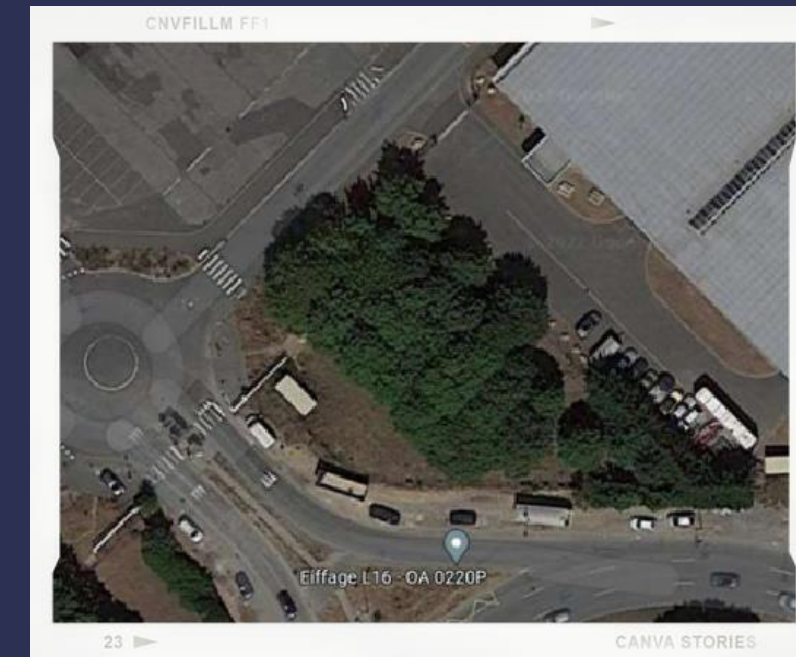

Access obligatory by hall "DOOR 3"

Access by car :

Highway A1 or A3 direction Roissy Charles-de-Gaulle - After Garonor and before arrived at Roissy CDG, take on your right A104 direction Soissons, stay on your right and take first exit "Parc des Expositions, Livraisons" stay on your right direction Aulnay (Boulevard André Citroën), stay again on your right direction Aulnay (Boulevard André Citroën). Accès OBLIGATORY by door 3 Citroën production (building grey at the round roof)

Access on public transport :

RERB --> Direction airport Charles-de-Gaulles, to come down at Villepinte go at avenue Raoul Duffy and walk 20 minutes at traffic circle , take out access wordsite and the end is on your right.